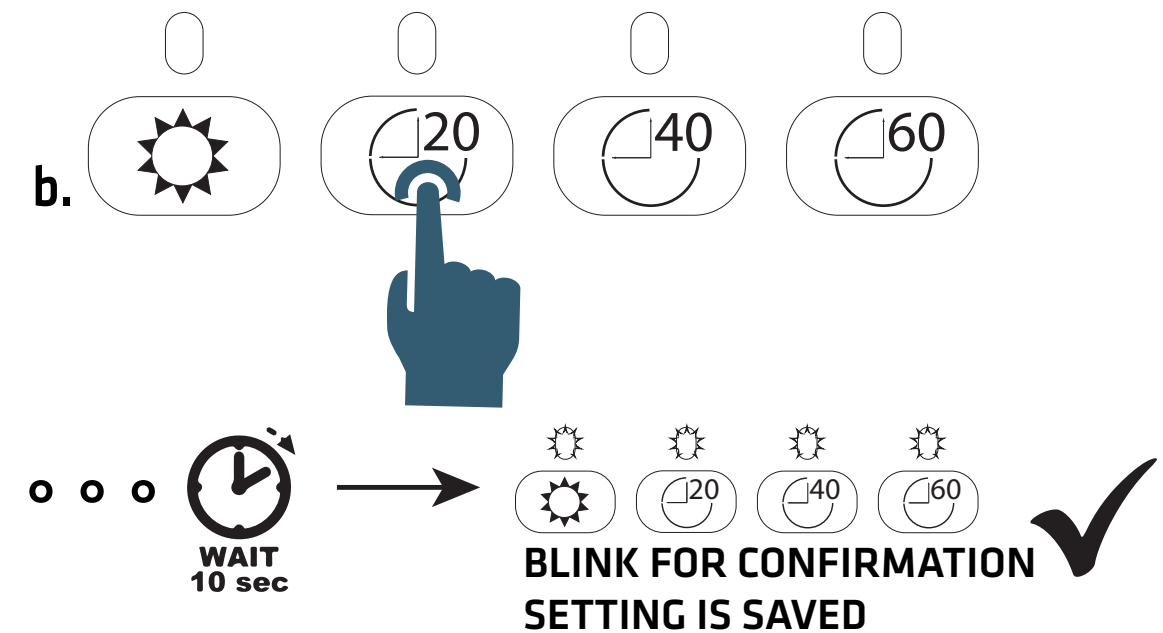

ACTIVATE/DEACTIVATE LIGHT FADE IN/OUT

ACTIVATE/DEACTIVATE FILTER INDICATOR

ACTIVATE/DEACTIVATE HUMIDITY AUTO-ON

OPEN AIRSLIM II FOR PAIRING

ACTIVATE/DEACTIVATE FILTER ALARM INDICATOR

OPEN AIRSLIM II FOR CONFIGURATION

ACTIVATE/DEACTIVATE FILTER INDICATOR

PAIRING OF TOP LINK WITH AIRSLIM II

1.

OPEN AIRSLIM II FOR CONFIGURATION

OPEN AIRSLIM II FOR PAIRING

Within 10 min.

2.

OPEN TOP LINK FOR PAIRING