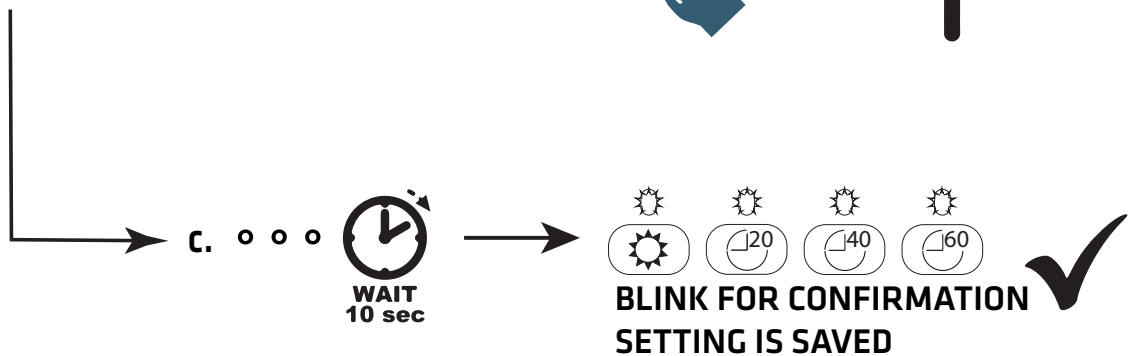

ACTIVATE/DEACTIVATE LIGHT FADE IN/OUT

ACTIVATE/DEACTIVATE FILTER INDICATOR

ACTIVATE/DEACTIVATE HUMIDITY AUTO-ON

OPEN AIRSLIM II FOR PAIRING

ACTIVATE/DEACTIVATE FILTER ALARM INDICATOR

OPEN AIRSLIM II FOR CONFIGURATION

ACTIVATE/DEACTIVATE FILTER INDICATOR

PAIRING OF TOP LINK WITH AIRSLIM II

1.

OPEN AIRSLIM II FOR CONFIGURATION

OPEN AIRSLIM II FOR PAIRING

Within 10 min.

2.

OPEN TOP LINK FOR PAIRING