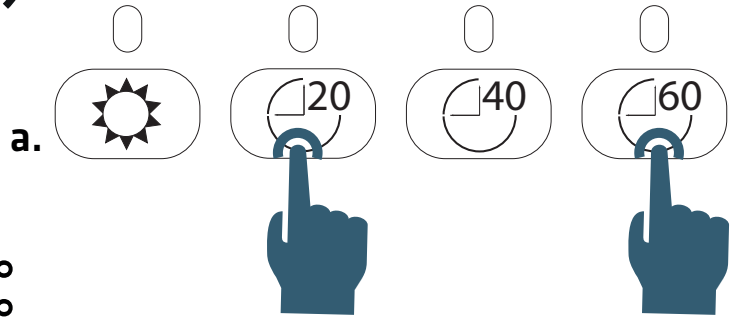

ACTIVATE/DEACTIVATE LIGHT FADE IN/OUT

ACTIVATE/DEACTIVATE FILTER INDICATOR

ACTIVATE/DEACTIVATE HUMIDITY AUTO-ON

OPEN AIRSLIM II FOR PAIRING

ACTIVATE/DEACTIVATE FILTER ALARM INDICATOR

OPEN AIRSLIM II FOR CONFIGURATION

ACTIVATE/DEACTIVATE FILTER INDICATOR

PAIRING OF TOP LINK WITH AIRSLIM II

1.

OPEN AIRSLIM II FOR CONFIGURATION

OPEN AIRSLIM II FOR PAIRING

Within 10 min.

2.

OPEN TOP LINK FOR PAIRING