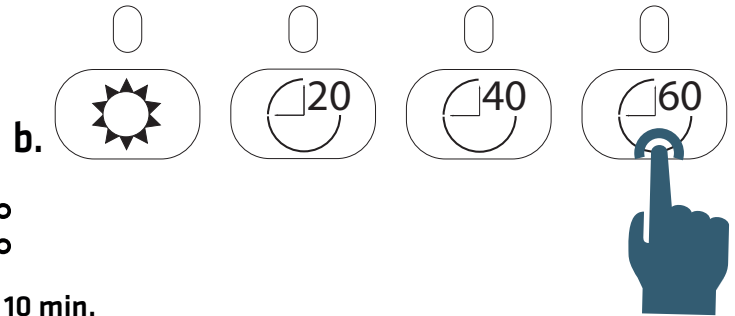

ACTIVATE/DEACTIVATE FILTER INDICATOR

PAIRING OF TOP LINK WITH AIRSLIM II

1.

OPEN AIRSLIM II FOR CONFIGURATION

OPEN AIRSLIM II FOR PAIRING

Within 10 min.

2.

OPEN TOP LINK FOR PAIRING