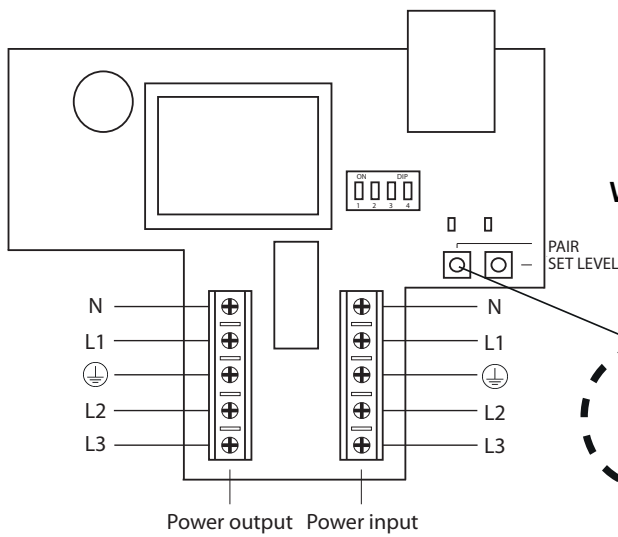

ACTIVATE/DEACTIVATE FILTER INDICATOR

PAIRING OF TOP LINK WITH AIRSLIM II

1.

OPEN AIRSLIM II FOR CONFIGURATION

OPEN AIRSLIM II FOR PAIRING

Within 10 min.

2.

OPEN TOP LINK FOR PAIRING