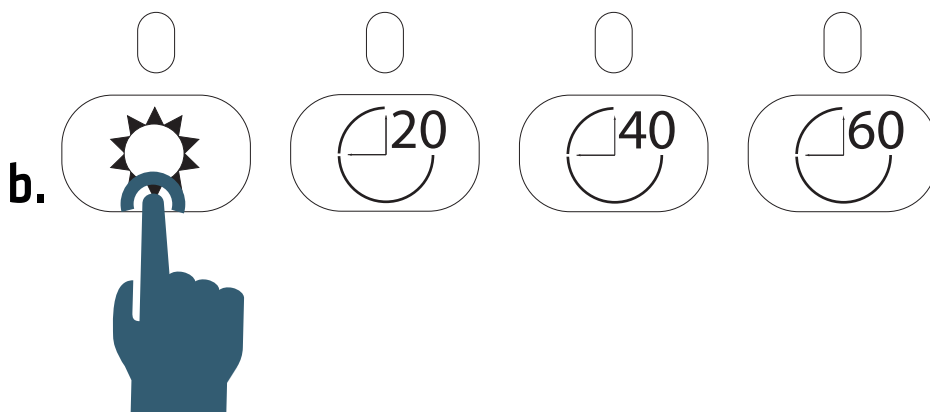

ACTIVATE/DEACTIVATE LIGHT FADE IN/OUT