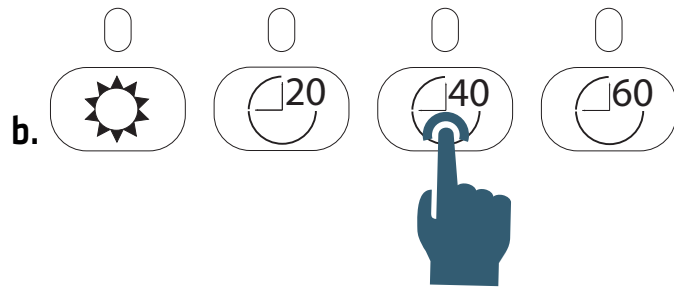

WIRELESS CONNECTION ESTABLISHED

ACTIVATE/DEACTIVATE HUMIDITY AUTO-ON

OPEN AIRSLIM II FOR CONFIGURATION

ACTIVATE/DEACTIVATE HUMIDITY AUTO-ON

HUMIDITY AUTO-ON

Rapid increase in humidity will activate hood for increased extraction. Hood will stay active until humidity again is stabilized.