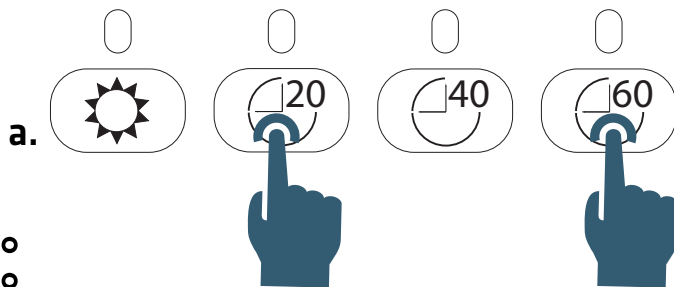

ACTIVATE/DEACTIVATE FILTER INDICATOR

PAIRING OF TOP LINK WITH AIRSLIM II

1.

OPEN AIRSLIM II FOR CONFIGURATION

OPEN AIRSLIM II FOR PAIRING

Within 10 min.

2.

OPEN TOP LINK FOR PAIRING

WIRELESS CONNECTION ESTABLISHED

ACTIVATE/DEACTIVATE HUMIDITY AUTO-ON

OPEN AIRSLIM II FOR CONFIGURATION

ACTIVATE/DEACTIVATE HUMIDITY AUTO-ON

HUMIDITY AUTO-ON

Rapid increase in humidity will activate hood for increased extraction. Hood will stay active until humidity again is stabilized.