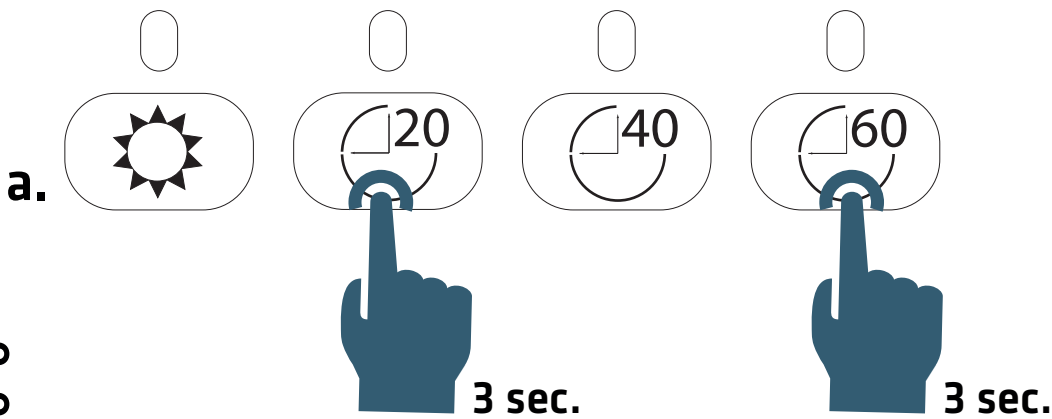

OPEN AIRSLIM II FOR CONFIGURATION