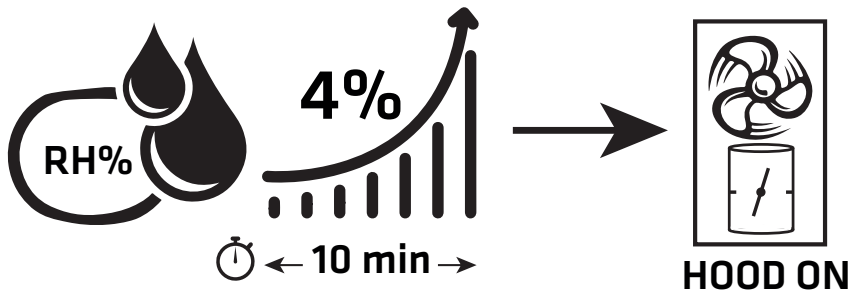

ACTIVATE/DEACTIVATE FILTER INDICATOR

PAIRING OF TOP LINK WITH AIRSLIM II

1.

OPEN AIRSLIM II FOR CONFIGURATION

OPEN AIRSLIM II FOR PAIRING

Within 10 min.

2.

OPEN TOP LINK FOR PAIRING

WIRELESS CONNECTION ESTABLISHED

ACTIVATE/DEACTIVATE HUMIDITY AUTO-ON

OPEN AIRSLIM II FOR CONFIGURATION

ACTIVATE/DEACTIVATE HUMIDITY AUTO-ON

HUMIDITY AUTO-ON

Rapid increase in humidity will activate hood for increased extraction. Hood will stay active until humidity again is stabilized.