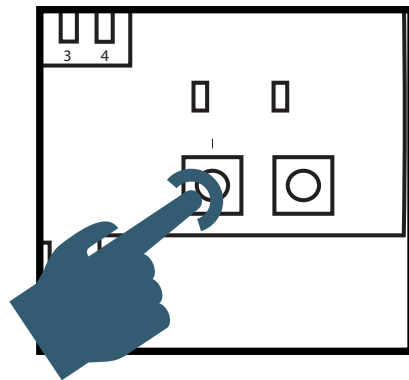

ACTIVATE/DEACTIVATE FILTER INDICATOR

PAIRING OF TOP LINK WITH AIRSLIM II

1.

OPEN AIRSLIM II FOR CONFIGURATION

OPEN AIRSLIM II FOR PAIRING

Within 10 min.

2.

OPEN TOP LINK FOR PAIRING