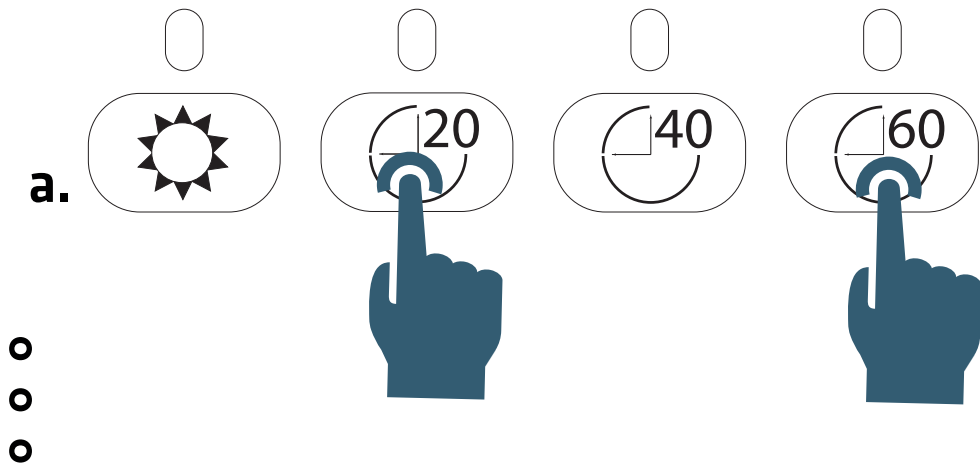

ACTIVATE/DEACTIVATE LIGHT FADE IN/OUT

ACTIVATE/DEACTIVATE FILTER INDICATOR

ACTIVATE/DEACTIVATE HUMIDITY AUTO-ON

OPEN AIRSLIM II FOR PAIRING

ACTIVATE/DEACTIVATE FILTER ALARM INDICATOR

OPEN AIRSLIM II FOR CONFIGURATION

ACTIVATE/DEACTIVATE FILTER INDICATOR

PAIRING OF TOP LINK WITH AIRSLIM II

1.

OPEN AIRSLIM II FOR CONFIGURATION

OPEN AIRSLIM II FOR PAIRING

Within 10 min.

2.

OPEN TOP LINK FOR PAIRING