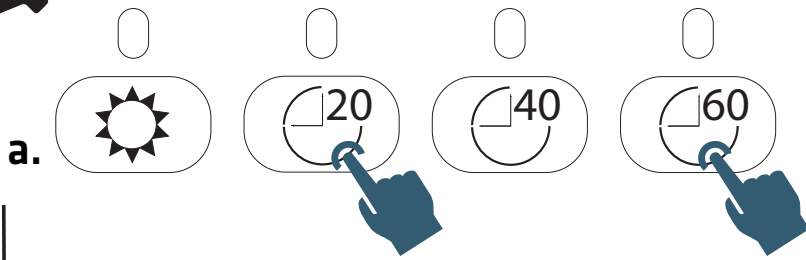

AIRSLIM II

QUICK GUIDE
Vejledning ■ Anvisning ■ Ohjeet
Instrucciones ■ Instructions 

RESET FILTER ALARM INDICATOR

FILTER ALARM INDICATOR ACTIVE

CLEAN FILTER

RESET FILTER ALARM INDICATOR:

OPEN AIRSLIM II FOR CONFIGURATION

ACTIVATE/DEACTIVATE LIGHT FADE IN/OUT

ACTIVATE/DEACTIVATE FILTER INDICATOR

ACTIVATE/DEACTIVATE HUMIDITY AUTO-ON

OPEN AIRSLIM II FOR PAIRING

ACTIVATE/DEACTIVATE FILTER ALARM INDICATOR

OPEN AIRSLIM II FOR CONFIGURATION